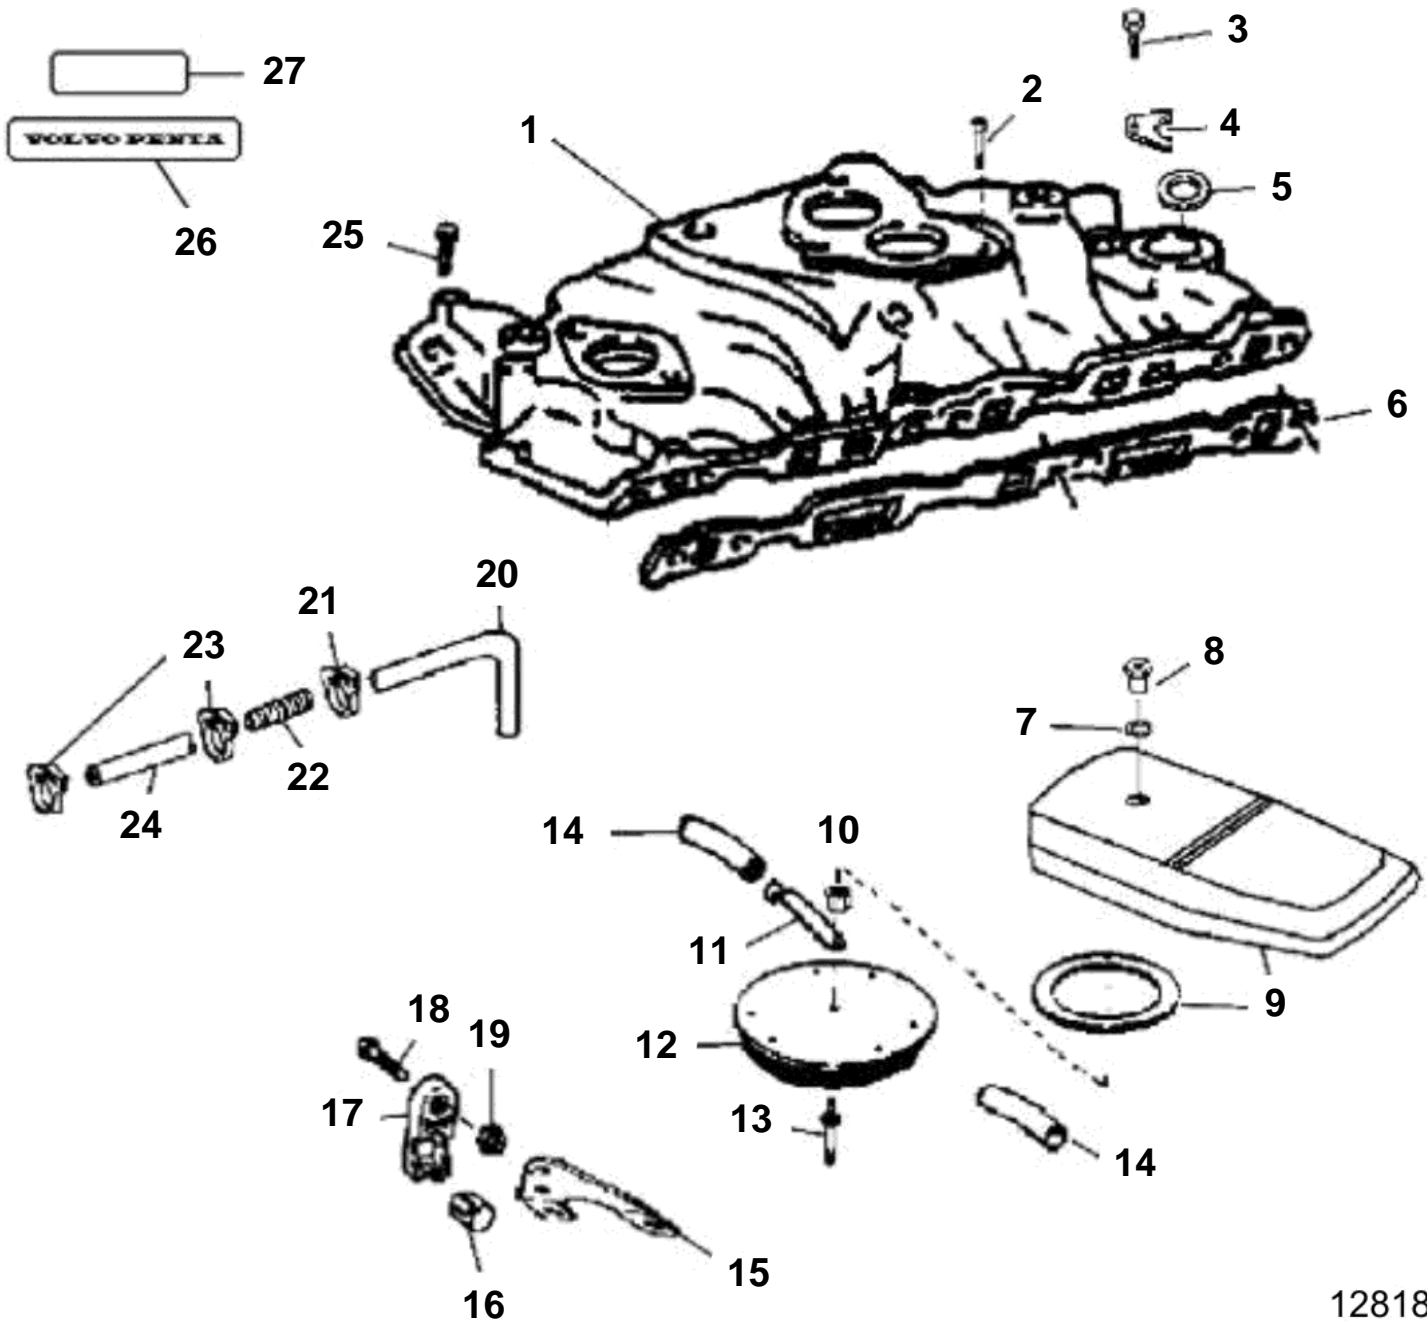

5.7GLIPLKDCE, 5.7GIPLKDCE, 5.7GIPLKECE, 5.7GSIPLKDCE, 5.7GSIPLKE

12818

5.7GLIPLKDCE, 5.7GIPLKDCE, 5.7GIPLKECE, 5.7GSIPLKDCE, 5.7GSIPLKE

REF	PART NO.	QTY	DESCRIPTION	NOTES
1	3854532	1	Manifold	
2	3852008	4	Screw, TBI adapter to manifold	
3	3856129	1	Bolt, Distributor clamp	
4	3852108	1	Clamp, Distributor	
5	3852109	1	Gasket, Distributor	
6	3854269	1	Intake gasket kit, Manifold	
7	3852007	1	Washer, Nut, flame arrestor cover	
8	3852749	1	Nut, Flame arrestor cover	
9	3850510	1	Cover, Flame arrestor	
	3850458	2	· Spacer, Cover, flame arrestor	
10	3853561	1	Nut, Flame arrestor	
11	3852695	2	Connector, Hose to flame arrestor	
12	3850280	1	Flame shield	
13	3850274	1	Stud, Flame arrestor	
14	3852435	1	Hose, Flame arrestor to valve cover	
	3852668	1	Hose, Flame arrestor to valve cover	
15	3850228	1	Bracket, Throttle cable to intake manifold	
16	3852019	1	Retainer, Throttle cable	
17	3850266	1	Anchor, Throttle cable	
18	3852048	1	Screw, Anchor, throttle cable to bracket	
19	3852193	1	Washer	
20	3850653	1	Hose, Antisiphon valve to reservoir	
21	3854925	2	Clamp, Hose, antisiphon valve	
22	3850666	1	Nipple, Hoses, thermostat hsg to reservoir	
23	3852196	3	Clamp, Hose, antisiphon valve	
24	3850633	1	Hose, Antisiphon valve to thermostat hsg	
25	3856129	6	Bolt, Intake manifold, 1.13 in	L=29mm
	3856131	6	Bolt, Intake manifold, 1.5 in	L=38mm
26	3854980	1	Decal, Cover, flame arrestor	
27	3855085	1	Decal, Cover, flame arrestor	5.7Gi
	3850044	1	Decal, Cover, flame arrestor	5.7GLi